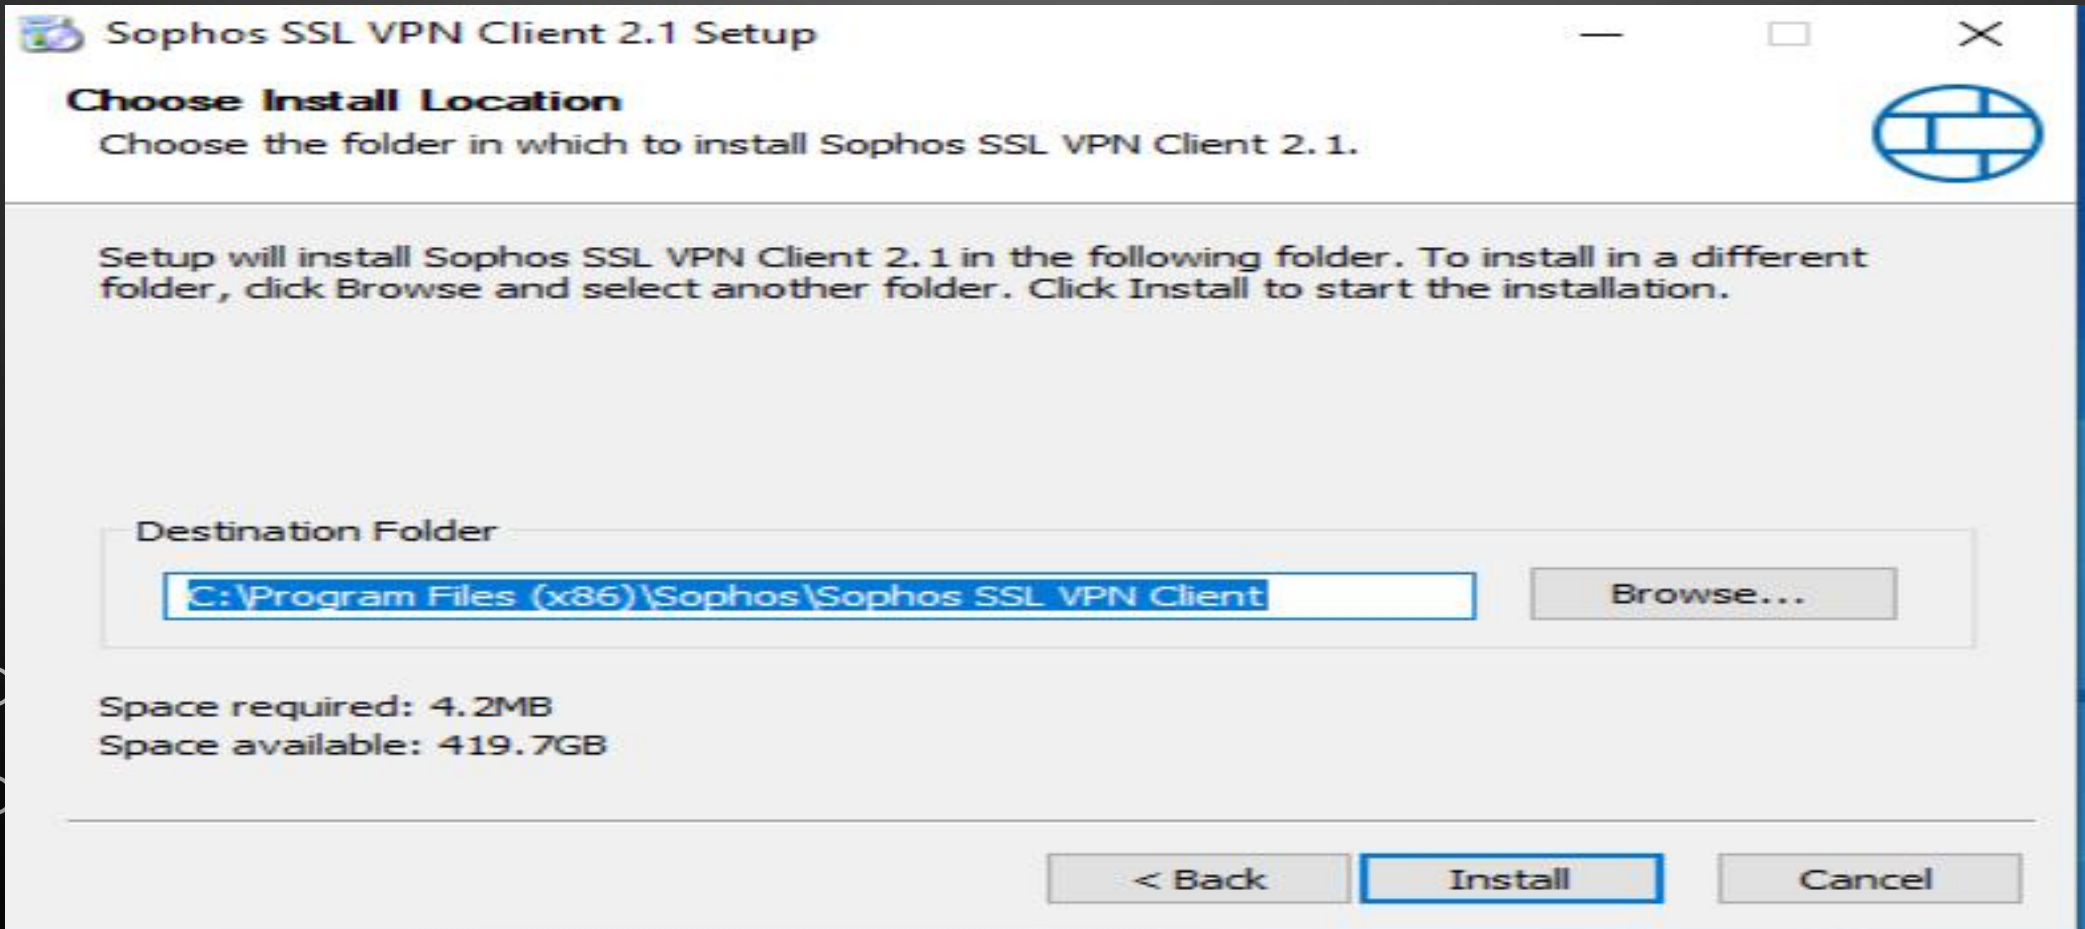

Install butonuna tıklayarak kurulumu başlatıp kurulmasını beklemeniz gerekmektedir.